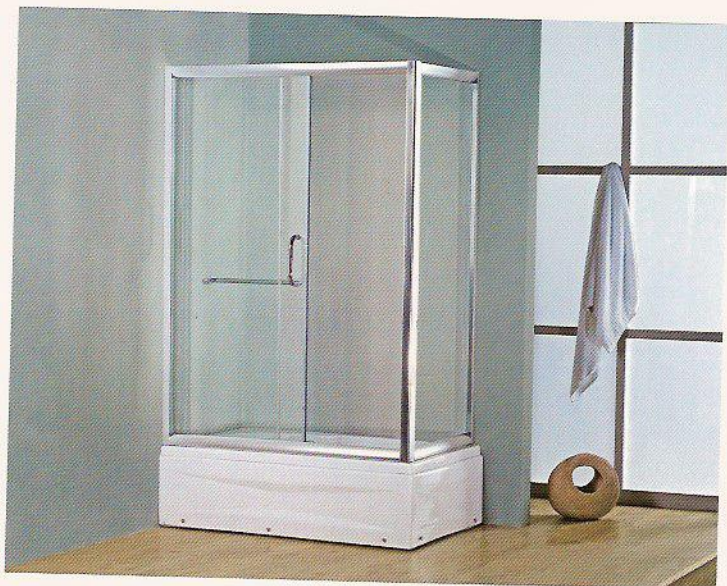

公司全面通过ISO9001-2000国际质量管理体系认证及欧共体CE认证, 致力于建立卫浴制造中心, 致力于全球卫浴事业。

K-205 SIZE:1100x800x2000

K-206 SIZE:1200x800x2000

K-201 SIZE:900x900x2000

K-202 SIZE:900x900x2000

K-203 SIZE:1000x800x2000

K-207 SIZE:900x900x2000

K-301A SIZE:800x800x2000

K-301B SIZE:900x900x2000

K-302A SIZE:950x950x2000

K-302B SIZE:1000x1000x2000

K-303A SIZE:800x800x2000

K-303B SIZE:900x900x2000

K-305A SIZE:1000x800x2000

K-306A SIZE:1200x800x2000

K-305B SIZE:1100x800x2000

K-306B SIZE:1200x800x2000

K-307 SIZE:1200x800x2030