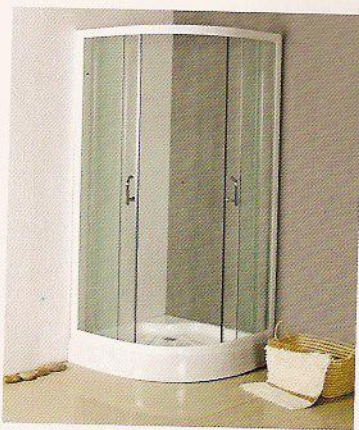

公司全面通过ISO9001-2000国际质量管理体系认证及欧共体CE认证, 致力于建立卫浴制造中心, 致力于全球卫浴事业。

K-205 SIZE:1100x800x2000

K-206 SIZE:1200x800x2000

K-201 SIZE:900x900x2000

K-202 SIZE:900x900x2000

K-203 SIZE:1000x800x2000

K-207 SIZE:900x900x2000

K-301A SIZE:800x800x2000

K-301B SIZE:900x900x2000

K-302A SIZE:950x950x2000

K-302B SIZE:1000x1000x2000

K-303A SIZE:800x800x2000

K-303B SIZE:900x900x2000

K-305A SIZE:1000x800x2000

K-306A SIZE:1200x800x2000

K-305B SIZE:1100x800x2000

K-306B SIZE:1200x800x2000

K-307 SIZE:1200x800x2030